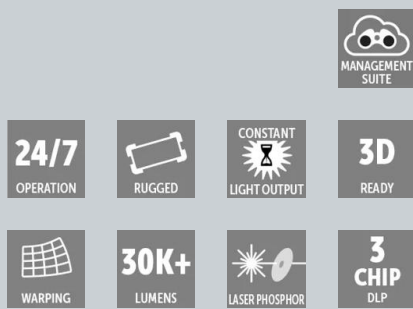

QDX-W35

33,000 lumens, WUXGA, 3-chip DLP laser phosphor large venue projector

- **Stunning experiences thanks to high-brightness images**

- **Next-gen Pulse electronics with more processing power**

- **Durable design for maximized ROI**

Unprecedented image quality

The QDX-W35 projector boasts ultra-high brightness capabilities of 33,000 lumens, providing clear and vibrant images in any setting. Enhanced by our patented Pulse electronics, enjoy ultra-fast processing and high bandwidth support up to 8K@60Hz or 4K@240Hz for smoother images and sharper pixels.

Maximized ROI

The QDX is the world's most compact and lightest projector in its category, with everything at hand to maximize your ROI. It integrates seamlessly with your existing Barco equipment, including rental frames, flight cases, and TLD+ lenses. Fully compatible with Barco's smart peripherals and software tools, it ensures maximum return on your investment.