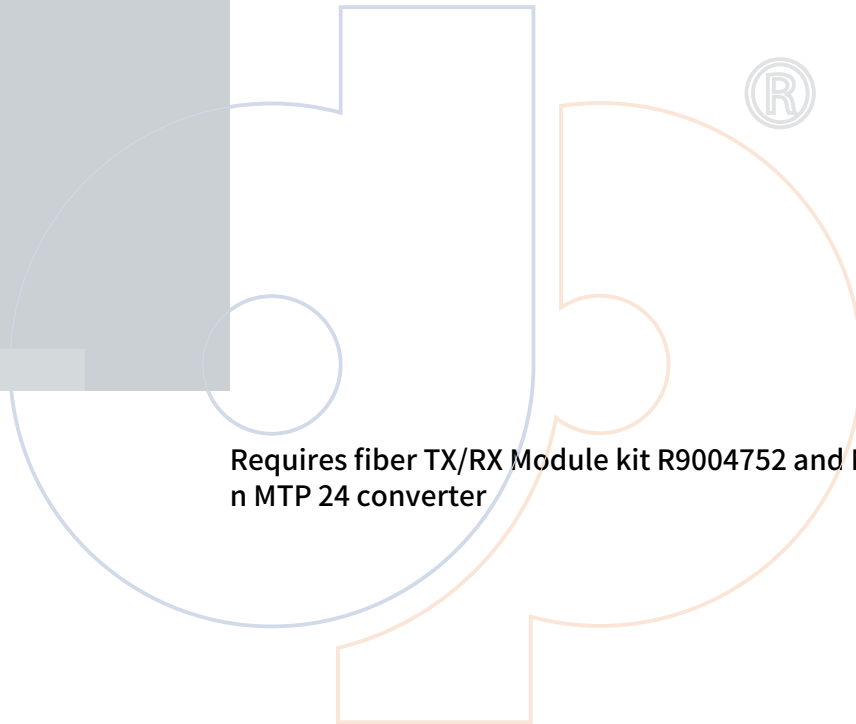

# Rugged expansion link fiber 50 meters on reel

Requires fiber TX/RX Module kit R9004752 and MTP to OpticalCo  
n MTP 24 converter

*DynamicPDF*