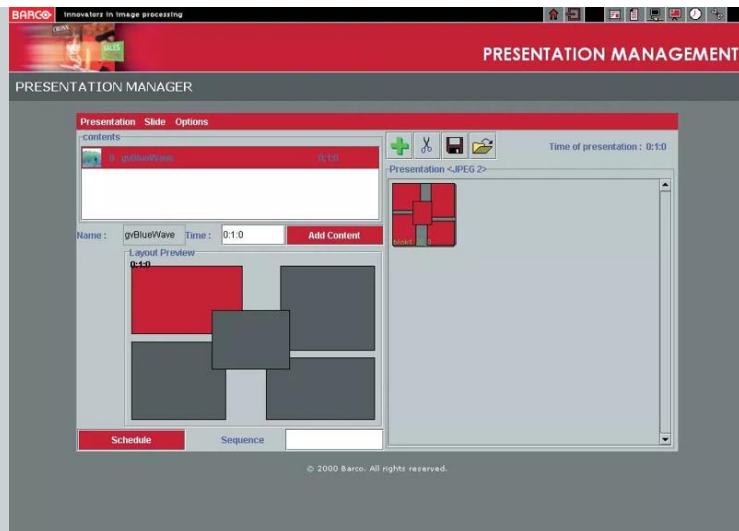

# Signam!cs software

- Content + Presentation management  
Display management (location)  
Scheduling  
IP/TCP networking capabilities