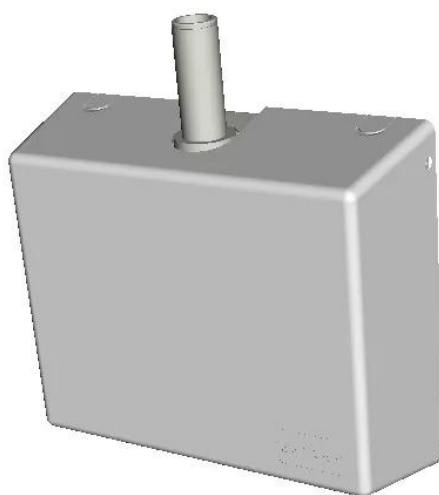

# AC-WB01

Wall box, top mounted

**Product specifications****AC-WB01****General specifications**

Cover	Mounting plate covers
Cable management	All cabling is internal to the wall box
Color	Barco White
Spigot (mm)	32
Dimensions (HxWxD)	344.6 x 309.0 x 105.5