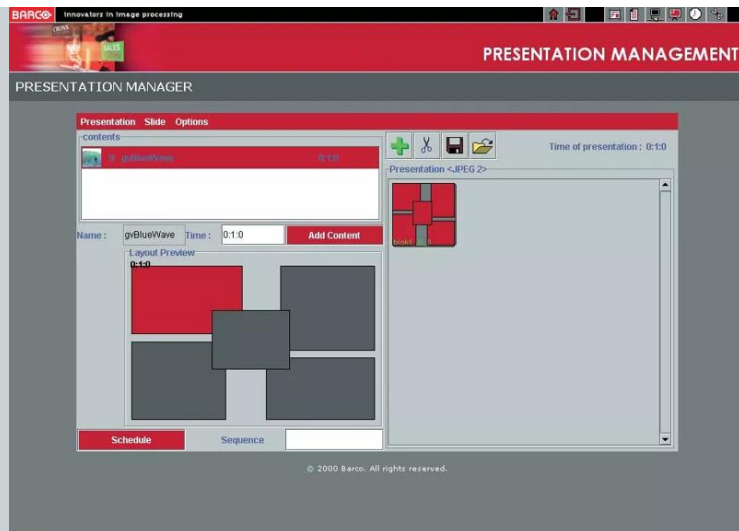

Signam!cs software

- Content + Presentation management
Display management (location)
Scheduling
IP/TCP networking capabilities