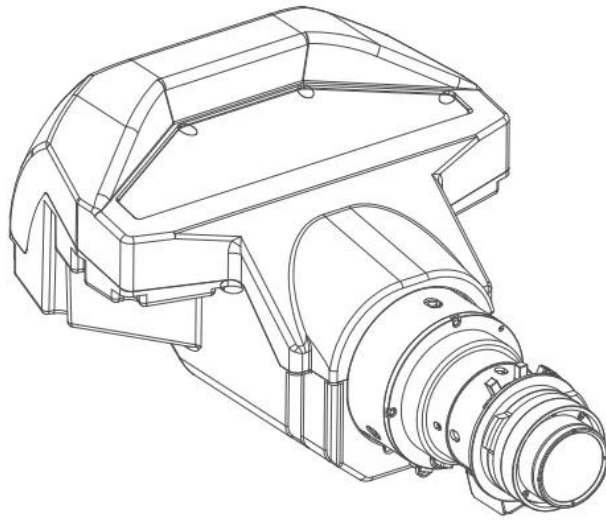

G LENS (0.36:1) - UST

Ultra Short Throw Lens

Product specifications**G LENS (0.36:1) - UST**

General specifications	
Lens type	G LENS (0.36 : 1)
Throw Ratio	0.36 : 1
Working F/#	2.4
Zoom ratio	1
Focal length	9.5 mm
Focus Range	120" – 400" (Full optical performance)
Throw distance	0.96 -3.01 m
Weight	2.72 kg
Motorized Zoom	N/A
Motorized Focus	Yes