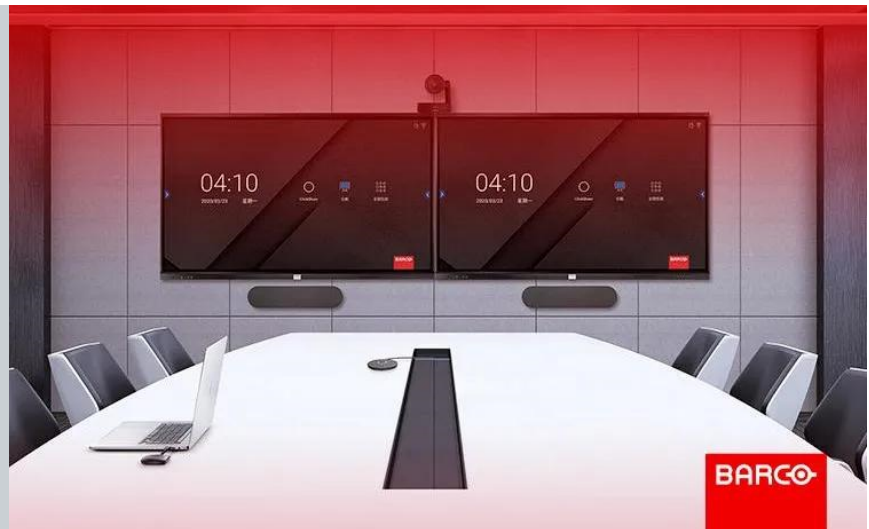

ClickShare Logitech Room Solution - Large

Proven and easy-to-buy room solution for large rooms combining wireless conferencing and video collaboration

- Full BYOD support
- Remote collaboration in highest quality
- Full interactivity
- Triple agnostic: your laptop, your conferencing platform (UC) platform and your brand of USB-peripheral.
- HDMI input cable
- Enhanced security
- Connected and cloud managed
- Delivered with 2 Conferencing Buttons
- Collaborate with Conferencing Button or Desktop App

Logitech Room Solutions for Barco ClickShare include everything you need to equip conference rooms with one display. The large room configuration is an easy-to-buy and easy-to-set-up system including one ClickShare Conference CX-50 unit and a Logitech Rally Plus camera and Rally Mounting kit and a Logitech Mic Pod Hub. Neatly packaged and ready to plug in and use with a setup guide that shows you how components fit together.

The Logitech Room Solution for Barco ClickShare Conference - Large room includes everything you need to equip large conference rooms up to 16 seats. You need only one box to enable wireless conferencing in your company.

The large room solution upgrades to a Logitech Rally Plus conference camera with two speakers for clear audio throughout the room. Dual mic pods expand coverage for up to 16 people.

Spécifications techniques**CLICKSHARE LOGITECH ROOM SOLUTION - LARGE****Spécifications générales**