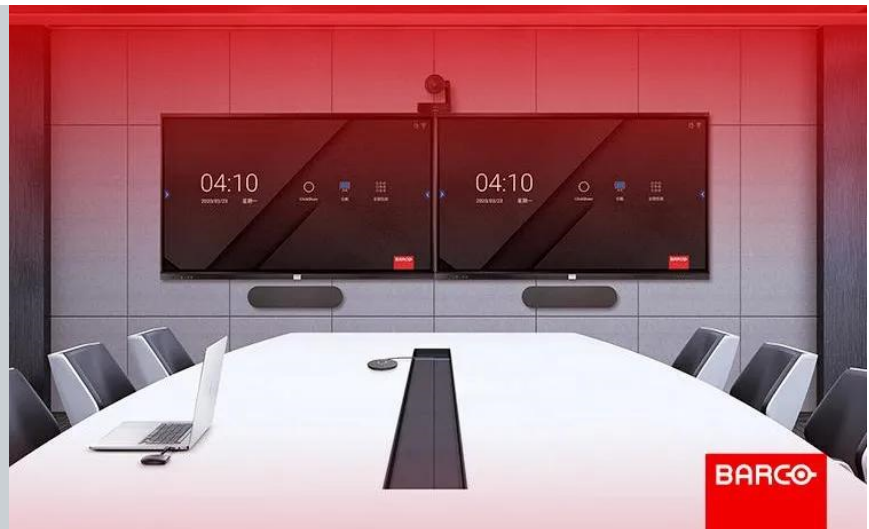

ClickShare Logitech Room Solution - Large

Proven and easy-to-buy room solution for large rooms combining wireless conferencing and video collaboration

- Full BYOD support
- Remote collaboration in highest quality
- Full interactivity
- Triple agnostic: your laptop, your conferencing platform (UC) platform and your brand of USB-peripheral.
- HDMI input cable
- Enhanced security
- Connected and cloud managed
- Delivered with 2 Conferencing Buttons
- Collaborate with Conferencing Button or Desktop App

Logitech Room Solutions for Barco ClickShare include everything you need to equip conference rooms with one display. The large room configuration is an easy-to-buy and easy-to-set-up system including one ClickShare Conference CX-50 unit and a Logitech Rally Plus camera and Rally Mounting kit and a Logitech Mic Pod Hub. Neatly packaged and ready to plug in and use with a setup guide that shows you how components fit together.

The Logitech Room Solution for Barco ClickShare Conference - Large room includes everything you need to equip large conference rooms up to 16 seats. You need only one box to enable wireless conferencing in your company.

The large room solution upgrades to a Logitech Rally Plus conference camera with two speakers for clear audio throughout the room. Dual mic pods expand coverage for up to 16 people.

Product specifications**CLICKSHARE LOGITECH ROOM SOLUTION - LARGE****General specifications**