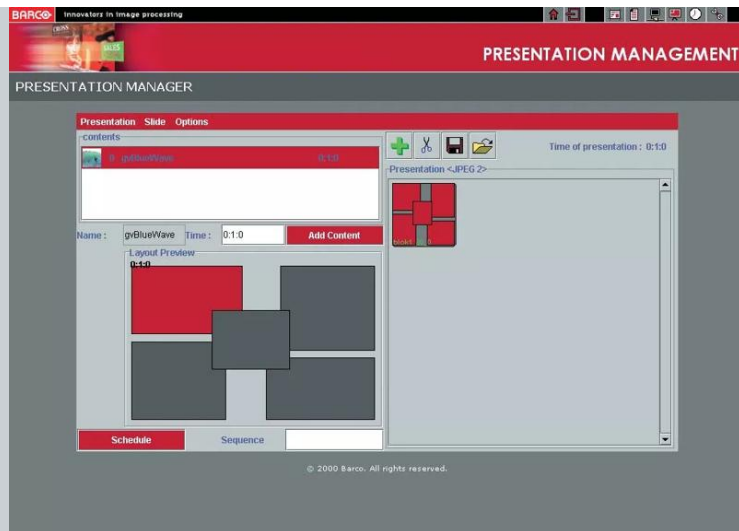

Signam!cs software

- Content + Presentation management
Display management (location)
Scheduling
IP/TCP network capabilities