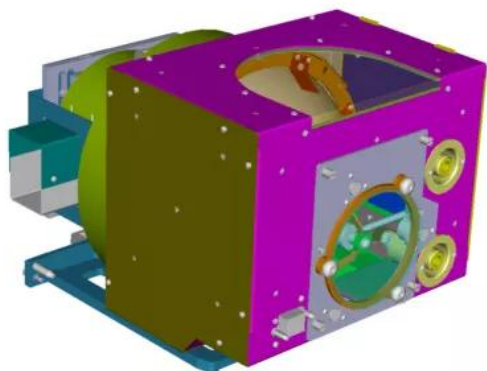

Refurb lamp for XLM HD30

Product specifications**REFURB LAMP FOR XLM HD30****General specifications**

Power	6.3 kW
-------	--------

Last updated: 15 Mar 2023

© 2018 Barco nv. All rights reserved. Reproduction in whole or in part without written permission is prohibited. All brand names and product names are trademarks, registered trademarks or tradenames of their respective holders. Due to continued innovation, information and technical specifications are subject to change without prior notice. Please check www.barco.com for the latest specifications.