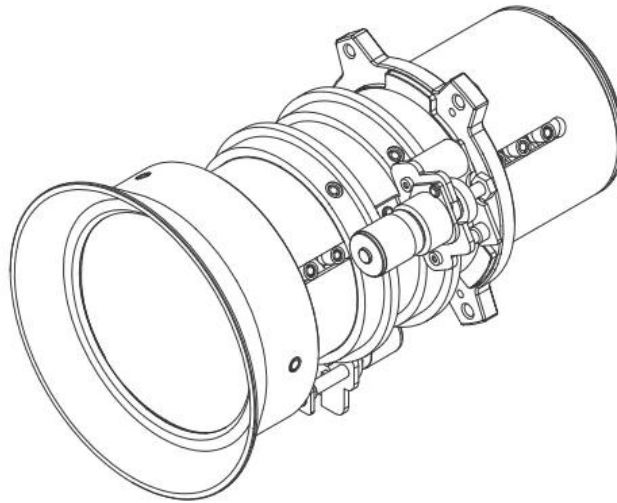

G lens (0.95-1.22 : 1)

For more information please contact Barco.

Product specifications**G LENS (0.95-1.22 : 1)****General specifications**

Lens type	G LENS (0.95 -1.22 : 1)
Working F/#	2.30 (wide) -2.57 (tele)
Zoom ratio	1.25x
Throw Ratio	0.95 -1.22 : 1
Focal length	14.03 -17.96 mm
Focus Range	50" – 300" (Full optical performance)
Throw distance	1.01 -7.98 m
Motorized Zoom	Yes
Motorized Focus	Yes
Weight	0.6 kg