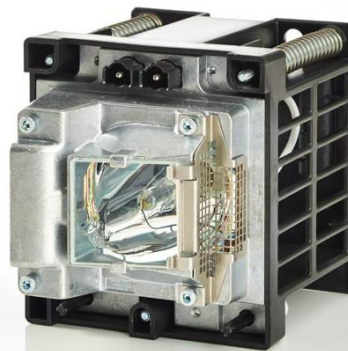

Lampada proiettore DP2K-6E

For more information contact Barco.

Non-original lamps are not approved by Barco, and may pose severe risk of use, incur fire, electric shock, malfunction or explosion without prior warning or notice.