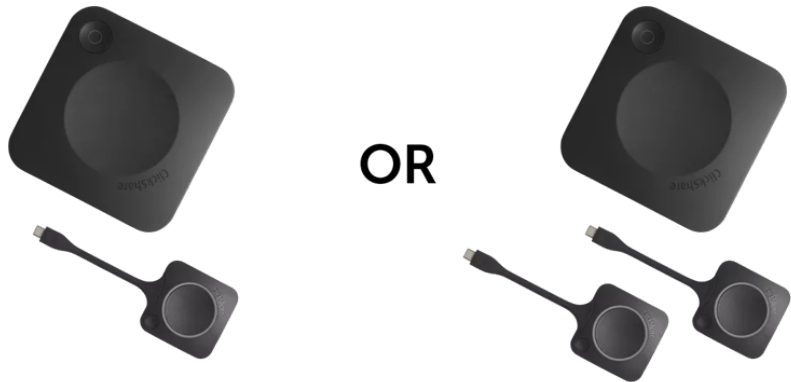

ClickShare C-10

Interactive wireless presentation for any meeting space

- **Interactive features: touchback, annotation and blackboarding**
- **Increased collaboration with 2 sources on screen**
- **Iconic ClickShare Button(s) for employees and guests**
- **100% secure, encrypted and cloud-managed**

ClickShare C-10 brings interactive wireless presentation to any meeting space. Content sharing is simple, with just one click on the ClickShare Button (Windows or Mac) or the ClickShare App (laptop, mobile or tablet). Start presenting within seconds: no cables, no software to download, no training needed.