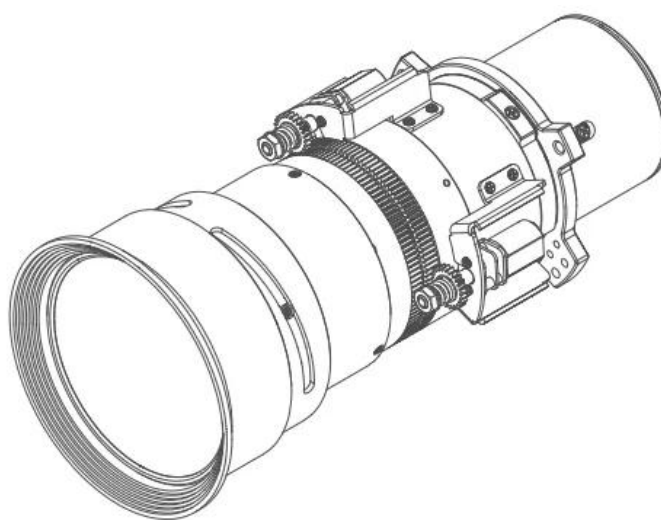

G lens (2.90-5.50 : 1) ultra long zoom

For more information contact Barco.

Product specifications**G LENS (2.90-5.50 : 1) ULTRA LONG ZOOM****General specifications**

| | |
|-----------------|---------------------------------------|
| Lens type | G LENS (2.90 -5.50 : 1) |
| Working F/# | 2.30 (wide) -2.74 (tele) |
| Zoom ratio | 1.9x |
| Throw Ratio | 2.90 -5.50 : 1 |
| Focal length | 42.60 -80.90 mm |
| Focus Range | 50° – 300° (Full optical performance) |
| Throw distance | 3.18 -34.77 m |
| Motorized Zoom | Yes |
| Motorized Focus | Yes |
| Weight | 0.97 kg |