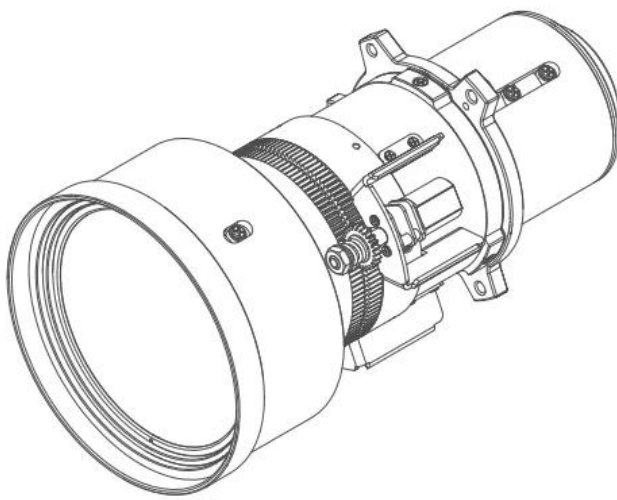

G lens (1.22-1.53 : 1)

Product specifications**G LENS (1.22-1.53 : 1)**

General specifications	
Lens type	G LENS (1.22 -1.53 : 1)
Throw Ratio	1.22 -1.53 : 1
Working F/#	2.00 (wide) -2.30 (tele)
Zoom ratio	1.25x
Focal length	18.2 -22.6 mm
Focus Range	50" – 300" (Full optical performance)
Throw distance	1.30 -9.93 m
Weight	0.92 kg
Motorized Zoom	Yes
Motorized Focus	Yes