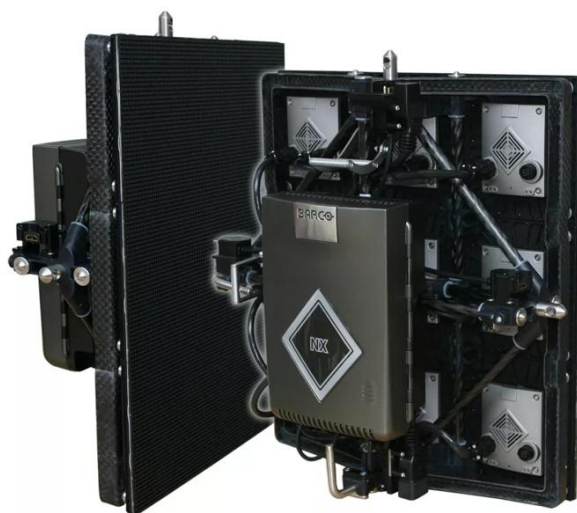

# NX-4

<P>4mm pixel pitch, 2,000 nits, true black, surface-mounted LED tile</P><br>

**Product specifications****NX-4****General specifications**

Pixel pitch	4.66 mm
Brightness	2,000 nits
LED configuration	3-in-1 SMD
Pixel density	10,368 LEDs per tile (96x108)
Pixel density	10,368 LEDs per tile (96x108)
Hor. viewing angle	120° (min 50% brightness)
Vert. viewing angle	+48, -55° (min 50% brightness)
Contrast ratio	4,000:1 (at 500 lux)
Lifetime	60,000 hours to 75% of initial brightness
Power consumption	239 W/tile (max) 99 W average
Operation power voltage	200-240V / 50-60Hz
Tile dimensions	Width: 448mm (17.6") Height: 504mm (19.8") Depth: 210mm (8.27")
Tile dimensions	Width: 448mm (17.6") Height: 504mm (19.8") Depth: 210mm (8.27")
Tile dimensions	Width: 448mm (17.6") Height: 504mm (19.8") Depth: 210mm (8.27")
Tile dimensions	Width: 448mm (17.6") Height: 504mm (19.8") Depth: 210mm (8.27")
Weight / Tile	12.9 kg
IP rating	Indoor use only
Processing	16 bit/color
Colors	281 trillion
Refresh rate	3,200Hz
Foot build-up	Max. 12 tiles high
Truss build-up	Max. 15 tiles high
Link interface	NNI interface (HDMI connector)
Max link length	10m (with Barco HDMI cable)
Interfaces	4x HDMI link 1x USB (diagnostic)
Max power cascade connection	8 tiles
Serviceability	Front and back (tools required for front)
Operating temperature	0-40°C
Storage temperature	-20 -60°C
Operational humidity	35-85%
Storage humidity	10-90%
Source compatibility	CVBS, YC, YUV, RGB, DVI (Single and Dual link , up to 2048x1536) SDI, HD-SDI, Dual link HD-SDI
Operable digitizer	DX-700 (with NNI output card)
Certifications	CE class A, TUV, FCC Class A, ETL, Cebec