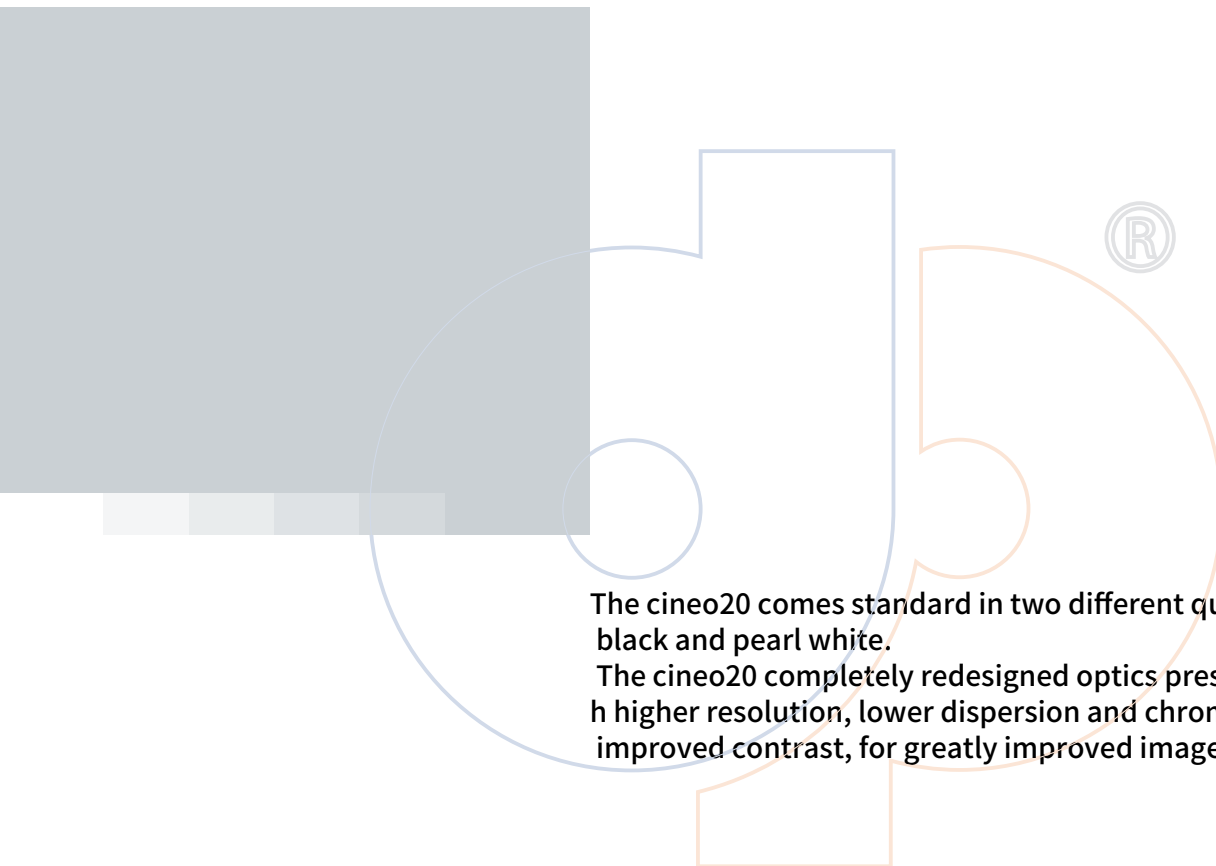

# Cineo20

ultra compact high end DLP® projector

The cineo20 comes standard in two different quality finishes; black and pearl white.  
The cineo20 completely redesigned optics present an image with higher resolution, lower dispersion and chromatic aberration, improved contrast, for greatly improved image quality.