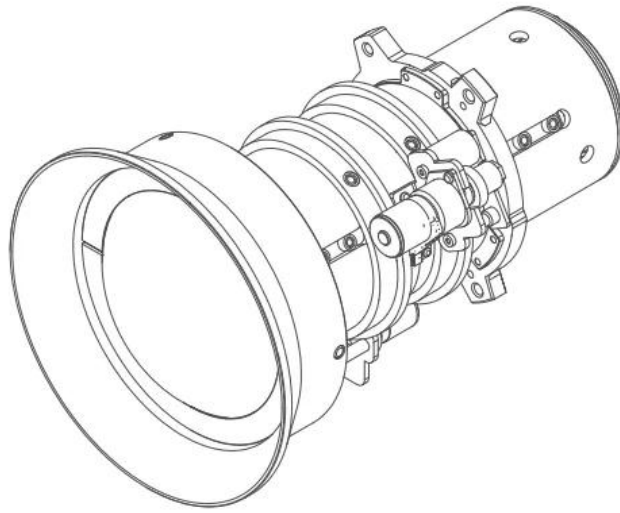

# G-lens (0.75-0.95 : 1)

**Product specifications****G-LENS (0.75-0.95 : 1)**

General specifications	
Lens type	G LENS (0.75 -0.95 : 1)
Throw Ratio	0.75 -0.95 : 1
Working F/#	2.30 (wide) -2.53 (tele)
Zoom ratio	1.26x
Focal length	11.11 -14.06 mm
Focus Range	50" – 300" (Full optical performance)
Throw distance	0.79 -6.21 m
Weight	0.69 kg
Motorized Zoom	Yes
Motorized Focus	Yes