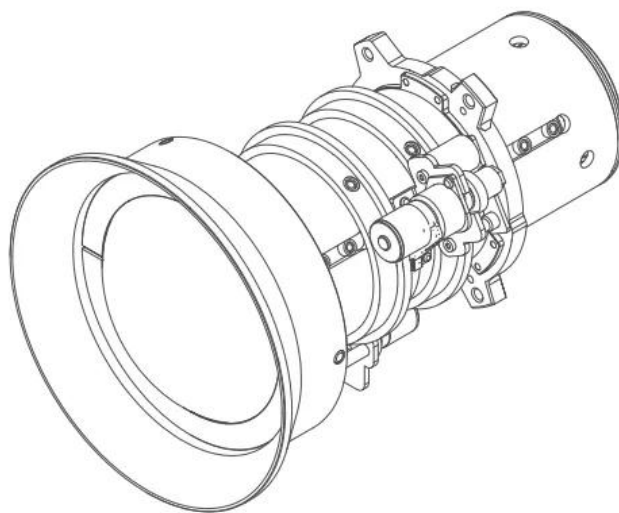

G lens (0.75 - 0.95 : 1) Short Throw + lens ring

(optimized for WUXGA resolution)

For more information contact Barco.

Product specifications**G LENS (0.75 - 0.95 : 1) SHORT THROW + LENS RING**

General specifications	
Lens type	G lens (0.75 -0.95 : 1)
Working F/#	2.30 (wide) -2.53 (tele)
Zoom ratio	1.26x
Throw Ratio	0.75 -0.95 : 1
Focal length	11.11 -14.06 mm
Focus Range	50" – 300" (Full optical performance)
Throw distance	0.79 -6.21 m
Motorized Zoom	Yes
Motorized Focus	Yes
Weight	0.69 kg