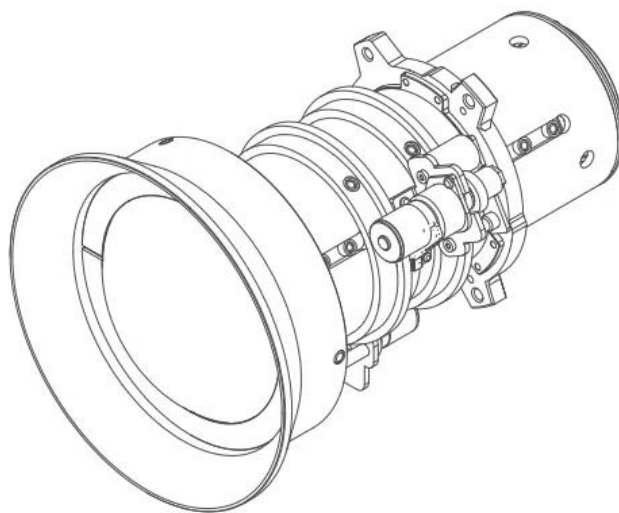

G lens (0.75 - 0.95 : 1) Short Throw + lens ring

(optimized for WUXGA resolution)

For more information contact Barco.

Product specifications**G LENS (0.75 - 0.95 : 1) SHORT THROW + LENS RING****General specifications**

Lens type	G lens (0.75 -0.95 : 1)
Working F/#	2.30 (wide) -2.53 (tele)
Zoom ratio	1.26x
Throw Ratio	0.75 -0.95 : 1
Focal length	11.11 -14.06 mm
Focus Range	50° – 300° (Full optical performance)
Throw distance	0.79 -6.21 m
Motorized Zoom	Yes
Motorized Focus	Yes
Weight	0.69 kg