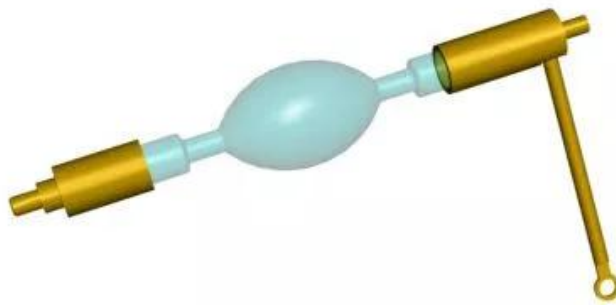

USHIO 4000W PXL-40BA

Requires training and tools from kit R9854425.

For more information, contact Barco.