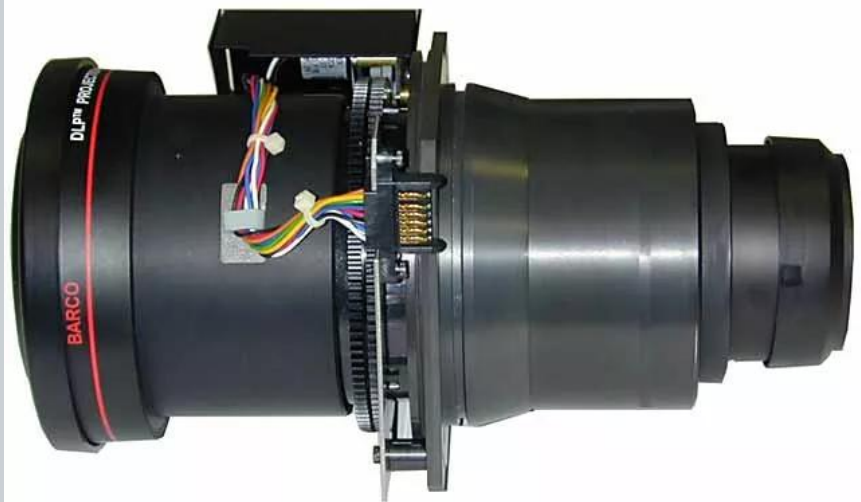

TLD (2.8 - 5.0)

Product specifications**TLD (2.8 - 5.0)****General specifications**

Motorized Zoom	Yes
Motorized Focus	Yes
Throw Ratio	2.8 -5.0 : 1
Lens Shift Horizontal	On SLM G5/G8 Left 65% 65% Right On SLM R6/R8 Left 65% 65% Right
Lens Shift Vertical	On SLM G5/G8 Up 118% 20% Down On SLM R6/R8 Up 100% 20% Down