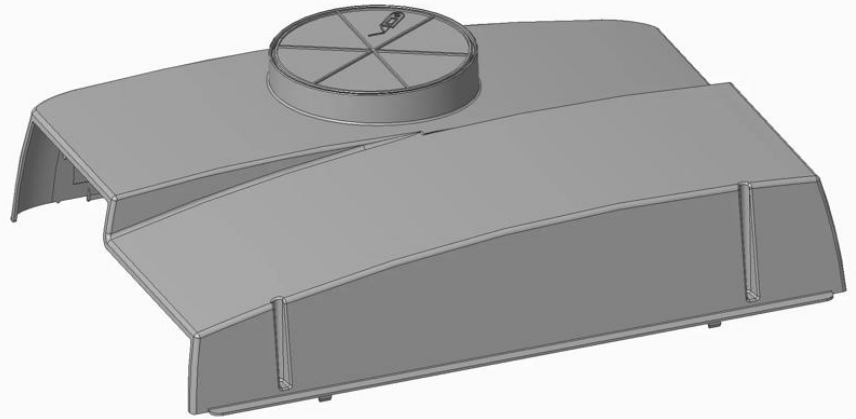

Top-exhaust adaptor

Makes your SP4K-C projector compatible with an exhaust airduct.

For more information contact Barco.