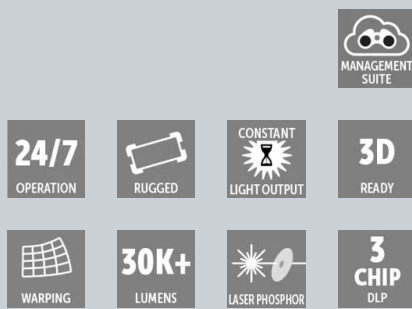

# QDX-4K35

33,000 lumens, 4K UHD, 3-chip DLP laser phosphor large venue projector

- **Stunning experiences thanks to high-brightness images**
- **Next-gen Pulse electronics with more processing power**
- **Durable design for maximized ROI**
- **Access to Barco's cloud-based Insights Management Suite**

### Unprecedented image quality

The QDX-4K35 projector boasts ultra-high brightness capabilities of 33,000 lumens, providing clear and vibrant images in any setting. Utilizing the advanced Barco 0.96 DMD chip, it produces stunning 4K picture quality with rich, lavish colors. Enhanced by our patented Pulse electronics, enjoy ultra-fast processing and high bandwidth support up to 8K@60Hz or 4K@240Hz for smoother images and sharper pixels.