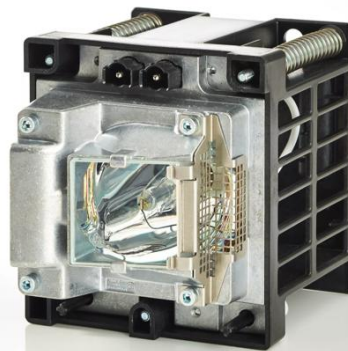

DP2K-6E projector lamp

For more information contact Barco.

Non-original lamps are not approved by Barco, and may pose severe risk of use, incur fire, electric shock, malfunction or explosion without prior warning or notice.