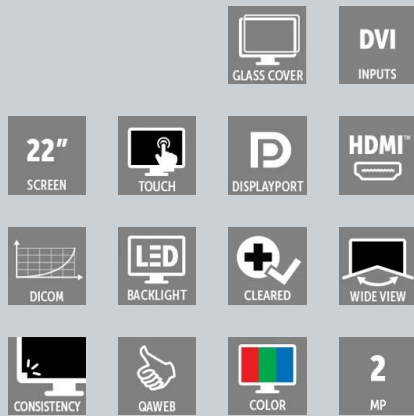

# Eonis 22" (MDRC-2422)

22" clinical display for hospital-wide viewing of clinical data and images

- **22" display for reviewing clinical images**
- **Front sensor for consistent images**
- **Automated calibration & QA**

### **Easy collaboration with consistent images**

Eonis presents sharp, bright images. The display's unique front consistency sensor automatically aligns the image quality every time the display is switched on. The Eonis 22" can be used for consulting radiology and PACS images, as well as for clinical review and consultation.

### **Fit for clinical review**

Barco's Eonis display features multiple mounting and interface options, including a VESA mount. The user-friendly height, tilt and pivot adjustments of the base allow the monitor to be positioned for maximum comfort.