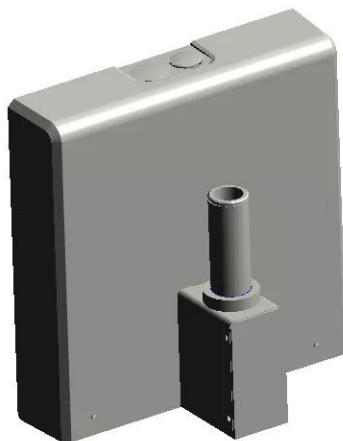

# AC-WB03

Wall box, front mounted

**Product specifications****AC-WB03****General specifications**

Cover	Mounting plate covers
Cable management	All cabling is internal to the wall box
Color	Barco White
Spigot (mm)	32
Dimensions (HxWxD)	275.0 x 272.4 x 132.5