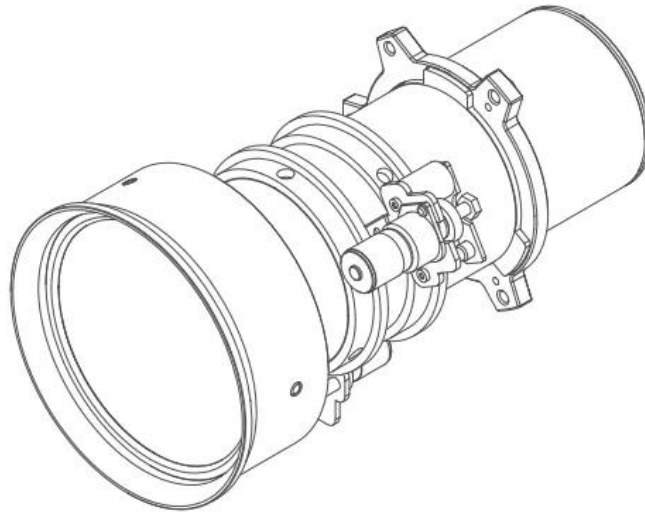

# G lens (1.52-2.92 : 1)

For more information please contact Barco.

**Product specifications****G LENS (1.52-2.92 : 1)****General specifications**

Lens type	G LENS (1.52 -2.92 : 1)
Working F/#	2.30 (wide) -3.39 (tele)
Zoom ratio	1.9x
Throw Ratio	1.52 -2.92 : 1
Focal length	22.56 -42.87 mm
Focus Range	50" – 300" (Full optical performance)
Throw distance	1.61 -19.00 m
Motorized Zoom	Yes
Motorized Focus	Yes
Weight	0.79 kg