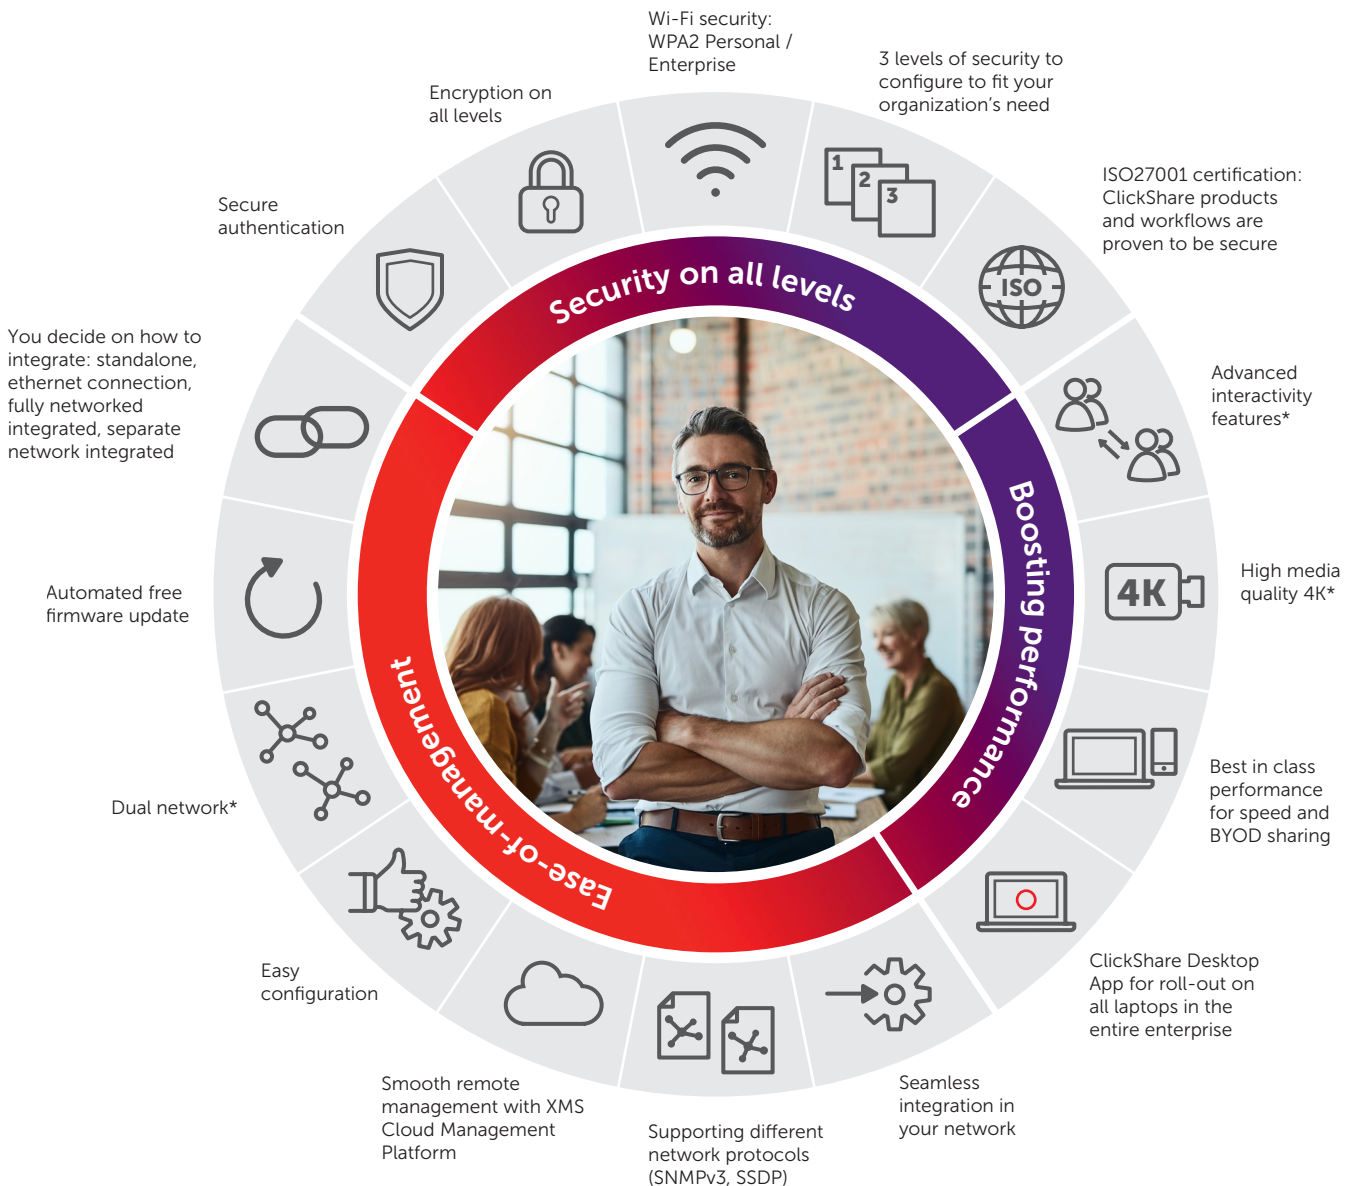

ClickShare

Why ClickShare is the perfect match for IT

Our wireless collaboration solutions are secure, easy to manage and performant. Thanks to a specific set of features designed to match the needs of your IT department, ClickShare is sure to boost business efficiency and performance. When you invest in ClickShare, you prepare your enterprise for the Digital Workplace. No need to invest in training for employees, getting rid of clutter and cables and freeing up time for more urgent IT projects, ClickShare stands for ...

*C-10, CX-30 and CX-50

To find out more go to barco.com/clickshare