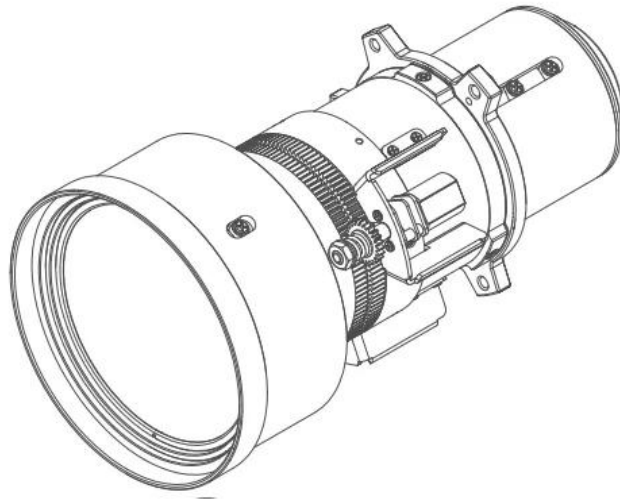

G lens (1.22-1.53 : 1)

Product specifications**G LENS (1.22-1.53 : 1)**

General specifications	
Lens type	G LENS (1.22 -1.53 : 1)
Throw Ratio	1.22 -1.53 : 1
Working F/#	2.00 (wide) -2.30 (tele)
Zoom ratio	1.25x
Focal length	18.2 -22.6 mm
Focus Range	50" – 300" (Full optical performance)
Throw distance	1.30 -9.93 m
Weight	0.92 kg
Motorized Zoom	Yes
Motorized Focus	Yes