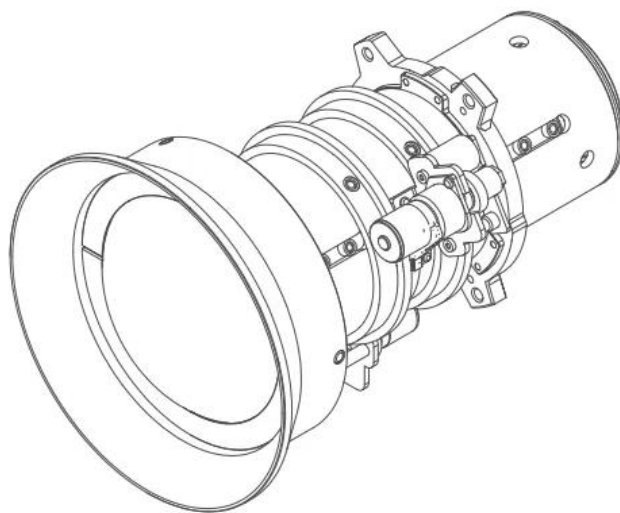

# G-lens (0.75-0.95 : 1)

**Product specifications****G-LENS (0.75-0.95 : 1)****General specifications**

Lens type	G LENS (0.75 -0.95 : 1)
Working F/#	2.30 (wide) -2.53 (tele)
Zoom ratio	1.26x
Throw Ratio	0.75 -0.95 : 1
Focal length	11.11 -14.06 mm
Focus Range	50° – 300° (Full optical performance)
Throw distance	0.79 -6.21 m
Motorized Zoom	Yes
Motorized Focus	Yes
Weight	0.69 kg