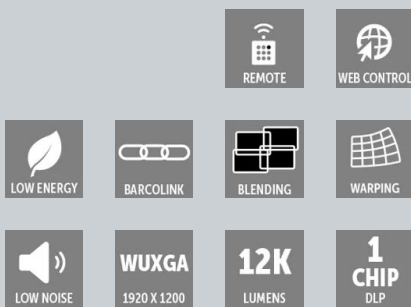

RLS-W12

12,000 lumens, WUXGA, 1-chip DLP projector

- **Cost-effective thanks to twin 465W NSH lamps**
- **Video over a single Cat 5 cable (HDBaseTTM)**
- **Extended warping and blending***

The RLS-W12 is a single-chip DLP projector that produces 12,000 center lumens light output and offers WUXGA (1,920 x 1,200) resolution, extended warping and blending, and HDBaseTTM technology to provide video over a single Cat 5 cable at a very low price point. Designed for fixed installation in museums, theaters and conference auditoriums, it's also ideally suited for the hotel and exhibition rental market thanks to its rugged design, extended warping and blending functionalities*, and optional rental frame.

Cost-effective design

Offering high-brightness images, the cost-effective RLS-W12 features a rugged design that reduces noise and minimizes power consumption. Its twin 465W NSH lamps are not only very affordable they also provide a long lifetime. It operates at full brightness on a voltage range of 110V -240V.

Simplified setup and installation

Featuring HDBaseTTM and BarcoLink, the RLS-W12 supports point-to-point transmission of video signals – up to WUXGA (1,920 x 1,200) at 60 Hz – from source to projector, over distances of more than 70 meters, via a single Cat 5 or BNC cable. By eliminating multiple expensive cables and connectors, it provides more simplicity, flexibility and lower installation costs.

- 12,000 lumens light output
- 1-chip DLP technology
- WUXGA (1,920 x 1,200) resolution
- Video over a single Cat 5 cable thanks to standard HDBaseTTM
- Extended warping and blending*
- Perfect for fixed installations
- Rental frame available
- Low power consumption