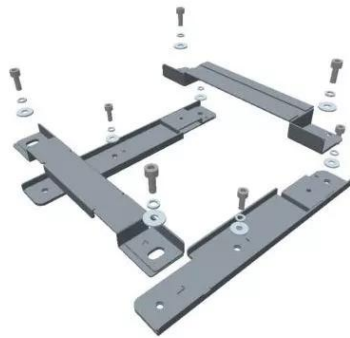

# RLS-W12 fixation kit rental frame

For more information please contact Barco.