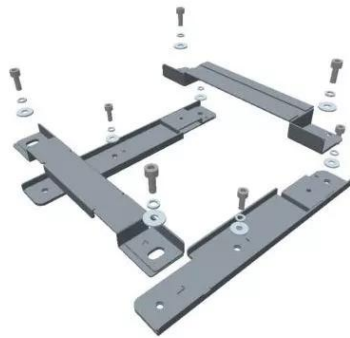

RLS-W12 fixation kit rental frame

For more information please contact Barco.